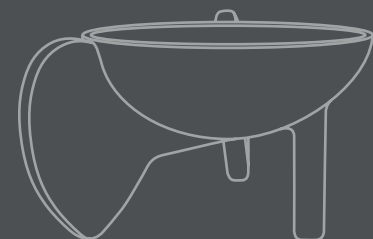

101

C O P E N H A G E N

WING BOWL MINI

It is all about gravity and a sense of floating through the air. Wing is a sculptural collection of bowls that makes one want to be lifted into thin air even though its presence is very much grounding as well.

The silhouette is made up of two wings and a single cylinder-shaped leg as a steady contrast and the bowl is casted in a lightweight fiber concrete. Use Wing as a container or as a stand-alone art piece on the table.

As it is a hand glazed natural product, the colours may vary slightly and it is not waterproof safe.

Designed by Kristian Sofus Hansen & Tommy Hyldahl

Product no: 221010

Type: Bowl - Indoor

Colour: Sand

Material: Ceramic

Care instructions:

Use a soft dry cloth to clean the product.

Do not use household cleaners.

Not waterproof

Dimensions: L19 / W16 / H12 CM

Country of origin: CN

Product weight: 0,50 Kg

Packaging:

Dimensions: L27 / W23 / H19,5 CM

Total weight incl. product: 1,00 Kg

Number of parcels: 1

Material: Brown cardboard

19 CM

12 CM

16 CM