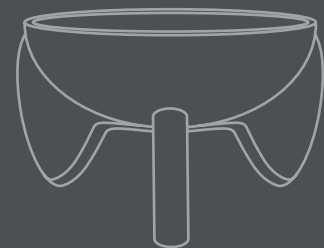

101

C O P E N H A G E N

WING BOWL MINI

It is all about gravity and a sense of floating through the air. Wing is a sculptural collection of bowls that makes one want to be lifted into thin air even though its presence is very much grounding as well.

The silhouette is made up of two wings and a single cylinder-shaped leg as a steady contrast and the bowl is casted in a lightweight fiber concrete. Use Wing as a container or as a stand-alone art piece on the table.

Care instructions:

Use a soft dry cloth to clean the product.

Do not use household cleaners.

Not waterproof

Dimensions: L19 / W16 / H12 CM

Country of origin: CN

Product weight: 0,50 Kg

Packaging:

Dimensions: L27 / W23 / H19,5 CM

Total weight incl. product: 1,00 Kg

Number of parcels: 1

Material: Brown cardboard

19 CM

12 CM

16 CM